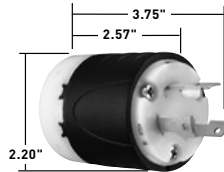

TURNLOK® LOCKING DEVICES

20 Amp NEMA L820, L920 & L2420 2 Pole, 3 Wire 20A, 347, 480 & 600V

20A Receptacle

20A Connector

20A Plug

20A Flanged Inlet & Outlet

CATALOG NUMBER	RATING		DESCRIPTION/COLOR	CORD DIAMETER	NEMA CONFIG. NO.	3rd PARTY COMPLIANCE		
	A.	V.				UL498	FSUL WC596	CSA
RECEPTACLES								
L820R	20	480	Single Receptacle, Black		L8-20R	•		•
IGL820R	20	480	Single Receptacle, Orange, Isolated Ground		L8-20R	•		•
L920R	20	600	Single Receptacle, Black		L9-20R	•		•
L3720R	20	347	Single Receptacle, Black		L24-20R			•
CONNECTORS IP20 SUITABILITY								
L820C	20	480	Black Back, White Front Body	.225"-1.150"	L8-20R	•		•
L920C	20	600	Black Back, White Front Body	.225"-1.150"	L9-20R	•		•
L3720C	20	347	Black Back, White Front Body	.225"-1.150"	L24-20R			•
PLUGS IP20 SUITABILITY								
L820P	20	480	Black Back, White Front Body	.225"-1.150"	L8-20P	•		•
L920P	20	600	Black Back, White Front Body	.225"-1.150"	L9-20P	•		•
L3720P	20	347	Black Back, White Front Body	.225"-1.150"	L24-20P	•	•	•
FLANGED INLETS & OUTLETS								
L820FI	20	480	Gray Inlet		L8-20P	•		•
L820FO	20	480	Gray Outlet		L8-20R	•		•
L920FI	20	600	Gray Inlet		L9-20P	•		•
L920FO	20	600	Gray Outlet		L9-20R	•		•
L3720FO	20	347	Gray Outlet		L24-20R			•

Reference Pages D-50 and D-51 for Accessories.

CATALOG NUMBER	DESCRIPTION	COLOR
WEATHERPROOF COVER		
WPG2	Cover for 20 and 30A Turnlok Flanged Inlets and Outlets	Gray
STAINLESS STEEL WALL PLATE		
SS720	Wall Plate for Locking Receptacles	302/304 S/S