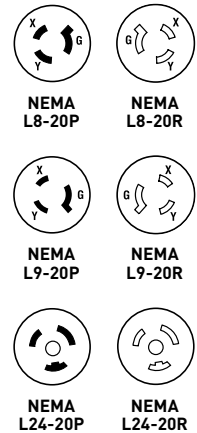

TURNLOK® LOCKING DEVICES

20 Amp NEMA L820, L920 & L2420 2 Pole, 3 Wire 20A, 347, 480 & 600V

20A Receptacle

20A Connector

20A Plug

20A Flanged Inlet & Outlet

CATALOG NUMBER	RATING		DESCRIPTION/COLOR	CORD DIAMETER	NEMA CONFIG. NO.	3rd PARTY COMPLIANCE		
	A.	V.				UL498	FSUL WC596	CSA
RECEPTACLES								
L820R	20	480	Single Receptacle, Black		L8-20R	•		•
IGL820R	20	480	Single Receptacle, Orange, Isolated Ground		L8-20R	•		•
L920R	20	600	Single Receptacle, Black		L9-20R	•		•
L3720R	20	347	Single Receptacle, Black		L24-20R			•
CONNECTORS IP20 SUITABILITY								
L820C	20	480	Black Back, White Front Body	.225"-1.150"	L8-20R	•		•
L920C	20	600	Black Back, White Front Body	.225"-1.150"	L9-20R	•		•
L3720C	20	347	Black Back, White Front Body	.225"-1.150"	L24-20R			•
PLUGS IP20 SUITABILITY								
L820P	20	480	Black Back, White Front Body	.225"-1.150"	L8-20P	•		•
L920P	20	600	Black Back, White Front Body	.225"-1.150"	L9-20P	•		•
L3720P	20	347	Black Back, White Front Body	.225"-1.150"	L24-20P	•	•	•
FLANGED INLETS & OUTLETS								
L820FI	20	480	Gray Inlet		L8-20P	•		•
L820FO	20	480	Gray Outlet		L8-20R	•		•
L920FI	20	600	Gray Inlet		L9-20P	•		•
L920FO	20	600	Gray Outlet		L9-20R	•		•
L3720FO	20	347	Gray Outlet		L24-20R			•

Reference Pages D-50 and D-51 for Accessories.

CATALOG NUMBER	DESCRIPTION	COLOR
WEATHERPROOF COVER		
WPG2	Cover for 20 and 30A Turnlok Flanged Inlets and Outlets	Gray
STAINLESS STEEL WALL PLATE		
SS720	Wall Plate for Locking Receptacles	302/304 S/S