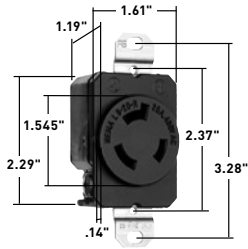

TURNLOK® LOCKING DEVICES

20 Amp NEMA L820, L920 & L2420 2 Pole, 3 Wire 20A, 347, 480 & 600V

20A Receptacle

20A Connector

20A Plug

20A Flanged Inlet & Outlet

CATALOG NUMBER	RATING		DESCRIPTION/COLOR	CORD DIAMETER	NEMA CONFIG. NO.	3rd PARTY COMPLIANCE		
	A.	V.				UL498	FSUL WC596	CSA
RECEPTACLES								
L820R	20	480	Single Receptacle, Black		L8-20R	•		•
IGL820R	20	480	Single Receptacle, Orange, Isolated Ground		L8-20R	•		•
L920R	20	600	Single Receptacle, Black		L9-20R	•		•
L3720R	20	347	Single Receptacle, Black		L24-20R			•
CONNECTORS IP20 SUITABILITY								
L820C	20	480	Black Back, White Front Body	.225"-1.150"	L8-20R	•		•
L920C	20	600	Black Back, White Front Body	.225"-1.150"	L9-20R	•		•
L3720C	20	347	Black Back, White Front Body	.225"-1.150"	L24-20R			•
PLUGS IP20 SUITABILITY								
L820P	20	480	Black Back, White Front Body	.225"-1.150"	L8-20P	•		•
L920P	20	600	Black Back, White Front Body	.225"-1.150"	L9-20P	•		•
L3720P	20	347	Black Back, White Front Body	.225"-1.150"	L24-20P	•	•	•
FLANGED INLETS & OUTLETS								
L820FI	20	480	Gray Inlet		L8-20P	•		•
L820FO	20	480	Gray Outlet		L8-20R	•		•
L920FI	20	600	Gray Inlet		L9-20P	•		•
L920FO	20	600	Gray Outlet		L9-20R	•		•
L3720FO	20	347	Gray Outlet		L24-20R			•

Reference Pages D-50 and D-51 for Accessories.

CATALOG NUMBER	DESCRIPTION	COLOR
WEATHERPROOF COVER		
WPG2	Cover for 20 and 30A Turnlok Flanged Inlets and Outlets	Gray
STAINLESS STEEL WALL PLATE		
SS720	Wall Plate for Locking Receptacles	302/304 S/S

SS720