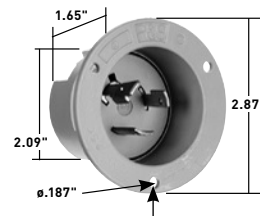

TURNLOK® LOCKING DEVICES

20 Amp NEMA L820, L920 & L2420 2 Pole, 3 Wire 20A, 347, 480 & 600V

20A Receptacle

20A Connector

20A Plug

20A Flanged Inlet & Outlet

CATALOG NUMBER	RATING		DESCRIPTION/COLOR	CORD DIAMETER	NEMA CONFIG. NO.	3rd PARTY COMPLIANCE		
	A.	V.				UL498	FSUL WC596	CSA
RECEPTACLES								
L820R	20	480	Single Receptacle, Black		L8-20R	•		•
IGL820R	20	480	Single Receptacle, Orange, Isolated Ground		L8-20R	•		•
L920R	20	600	Single Receptacle, Black		L9-20R	•		•
L3720R	20	347	Single Receptacle, Black		L24-20R			•
CONNECTORS IP20 SUITABILITY								
L820C	20	480	Black Back, White Front Body	.225"-1.150"	L8-20R	•		•
L920C	20	600	Black Back, White Front Body	.225"-1.150"	L9-20R	•		•
L3720C	20	347	Black Back, White Front Body	.225"-1.150"	L24-20R			•
PLUGS IP20 SUITABILITY								
L820P	20	480	Black Back, White Front Body	.225"-1.150"	L8-20P	•		•
L920P	20	600	Black Back, White Front Body	.225"-1.150"	L9-20P	•		•
L3720P	20	347	Black Back, White Front Body	.225"-1.150"	L24-20P	•	•	•
FLANGED INLETS & OUTLETS								
L820FI	20	480	Gray Inlet		L8-20P	•		•
L820FO	20	480	Gray Outlet		L8-20R	•		•
L920FI	20	600	Gray Inlet		L9-20P	•		•
L920FO	20	600	Gray Outlet		L9-20R	•		•
L3720FO	20	347	Gray Outlet		L24-20R			•

Reference Pages D-50 and D-51 for Accessories.

CATALOG NUMBER	DESCRIPTION	COLOR
WEATHERPROOF COVER		
WPG2	Cover for 20 and 30A Turnlok Flanged Inlets and Outlets	Gray
STAINLESS STEEL WALL PLATE		
SS720	Wall Plate for Locking Receptacles	302/304 S/S