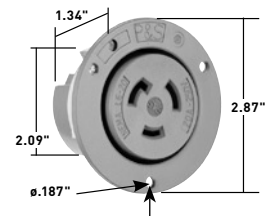

TURNLOK® LOCKING DEVICES

20 Amp NEMA L820, L920 & L2420 2 Pole, 3 Wire 20A, 347, 480 & 600V

20A Receptacle

20A Connector

20A Plug

20A Flanged Inlet & Outlet

CATALOG NUMBER	RATING		DESCRIPTION/COLOR	CORD DIAMETER	NEMA CONFIG. NO.	3rd PARTY COMPLIANCE		
	A.	V.				UL498	FSUL WC596	CSA
RECEPTACLES								
L820R	20	480	Single Receptacle, Black		L8-20R	•		•
IGL820R	20	480	Single Receptacle, Orange, Isolated Ground		L8-20R	•		•
L920R	20	600	Single Receptacle, Black		L9-20R	•		•
L3720R	20	347	Single Receptacle, Black		L24-20R			•
CONNECTORS IP20 SUITABILITY								
L820C	20	480	Black Back, White Front Body	.225"-1.150"	L8-20R	•		•
L920C	20	600	Black Back, White Front Body	.225"-1.150"	L9-20R	•		•
L3720C	20	347	Black Back, White Front Body	.225"-1.150"	L24-20R			•
PLUGS IP20 SUITABILITY								
L820P	20	480	Black Back, White Front Body	.225"-1.150"	L8-20P	•		•
L920P	20	600	Black Back, White Front Body	.225"-1.150"	L9-20P	•		•
L3720P	20	347	Black Back, White Front Body	.225"-1.150"	L24-20P	•	•	•
FLANGED INLETS & OUTLETS								
L820FI	20	480	Gray Inlet		L8-20P	•		•
L820FO	20	480	Gray Outlet		L8-20R	•		•
L920FI	20	600	Gray Inlet		L9-20P	•		•
L920FO	20	600	Gray Outlet		L9-20R	•		•
L3720FO	20	347	Gray Outlet		L24-20R			•

Reference Pages D-50 and D-51 for Accessories.

CATALOG NUMBER	DESCRIPTION	COLOR
WEATHERPROOF COVER		
WPG2	Cover for 20 and 30A Turnlok Flanged Inlets and Outlets	Gray
STAINLESS STEEL WALL PLATE		
SS720	Wall Plate for Locking Receptacles	302/304 S/S