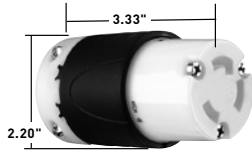

TURNLOK® LOCKING DEVICES

20 Amp NEMA L820, L920 & L2420 2 Pole, 3 Wire 20A, 347, 480 & 600V

20A Receptacle

20A Connector

20A Plug

20A Flanged Inlet & Outlet

CATALOG NUMBER	RATING		DESCRIPTION/COLOR	CORD DIAMETER	NEMA CONFIG. NO.	3rd PARTY COMPLIANCE		
	A.	V.				UL498	FSUL WC596	CSA
RECEPTACLES								
L820R	20	480	Single Receptacle, Black		L8-20R	•		•
IGL820R	20	480	Single Receptacle, Orange, Isolated Ground		L8-20R	•		•
L920R	20	600	Single Receptacle, Black		L9-20R	•		•
L3720R	20	347	Single Receptacle, Black		L24-20R			•
CONNECTORS IP20 SUITABILITY								
L820C	20	480	Black Back, White Front Body	.225"-1.150"	L8-20R	•		•
L920C	20	600	Black Back, White Front Body	.225"-1.150"	L9-20R	•		•
L3720C	20	347	Black Back, White Front Body	.225"-1.150"	L24-20R			•
PLUGS IP20 SUITABILITY								
L820P	20	480	Black Back, White Front Body	.225"-1.150"	L8-20P	•		•
L920P	20	600	Black Back, White Front Body	.225"-1.150"	L9-20P	•		•
L3720P	20	347	Black Back, White Front Body	.225"-1.150"	L24-20P	•	•	•
FLANGED INLETS & OUTLETS								
L820FI	20	480	Gray Inlet		L8-20P	•		•
L820FO	20	480	Gray Outlet		L8-20R	•		•
L920FI	20	600	Gray Inlet		L9-20P	•		•
L920FO	20	600	Gray Outlet		L9-20R	•		•
L3720FO	20	347	Gray Outlet		L24-20R			•

Reference Pages D-50 and D-51 for Accessories.

CATALOG NUMBER	DESCRIPTION	COLOR
WEATHERPROOF COVER		
WPG2	Cover for 20 and 30A Turnlok Flanged Inlets and Outlets	Gray
STAINLESS STEEL WALL PLATE		
SS720	Wall Plate for Locking Receptacles	302/304 S/S

SS720